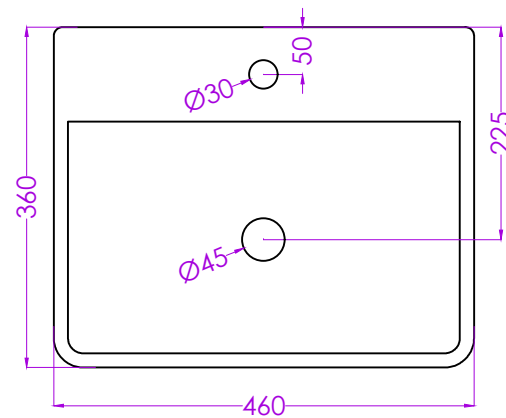

AVANTE GERM FREE G3715PW0403 WASH BASIN
AVANTE GERM FREE G3716PW0003 FULL PEDESTAL

JOHNSON

PLAN

BACK