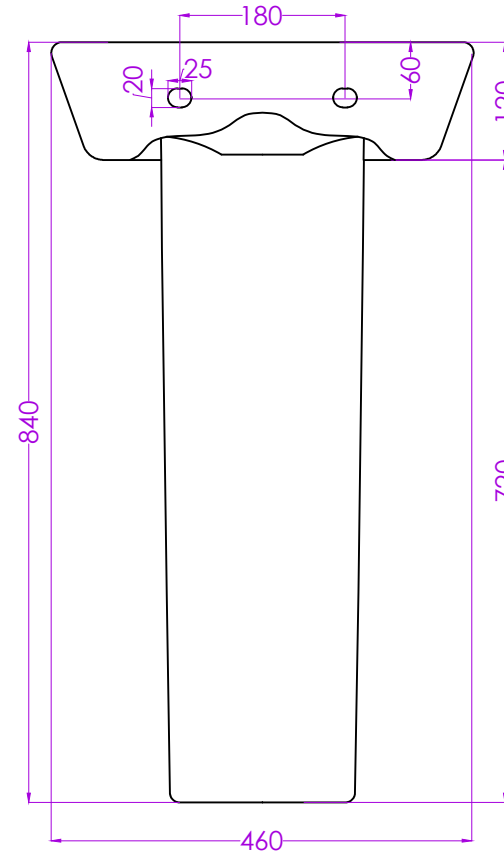

AVANTE GERM FREE G3715PW0403 WASH BASIN
AVANTE GERM FREE G3716PW0003 FULL PEDESTAL

JOHNSON

PLAN

BACK